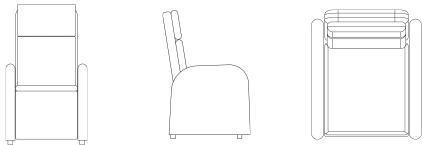

FUNCTIONAL ARMCHAIR

DAHLIA 820

Dahlia recliner is designed to seamlessly combine comfort and functionality. With an adjustable backrest and built-in footrest, Dahlia Recliner can be tailored to provide the perfect support for both relaxation and recovery.

The innovative mechanism that helps you get out of the recliner makes it extra user-friendly and provides an extra support in every movement. The electric, rechargeable mechanism allows you to place the recliner wherever you want without worrying about a power outlet. It makes it easy to adjust the seat, backrest, and footrest for a customized seating experience. Dahlia Recliner is more than just a chair – it’s a place for recovery and relaxation. The removable fabrics on the seat, backrest, and headrest make it simple to keep the recliner fresh and clean.

Dahlia är ritad av NC Design Studio.

ADDED VALUE

- Creates an inviting and elegant appearance
- Ergonomic design
- Electric, rechargeable mechanism
- Innovative stand-up function
- Built-in footrest
- Soft, supportive padding

ACCESSORIES

- Armrest protection
- Rubber fabric/hospital fabric

DIMENSIONS

Height	112 cm
Width	66 cm
Depth	80 cm
Seat height	48 cm

VIEWS